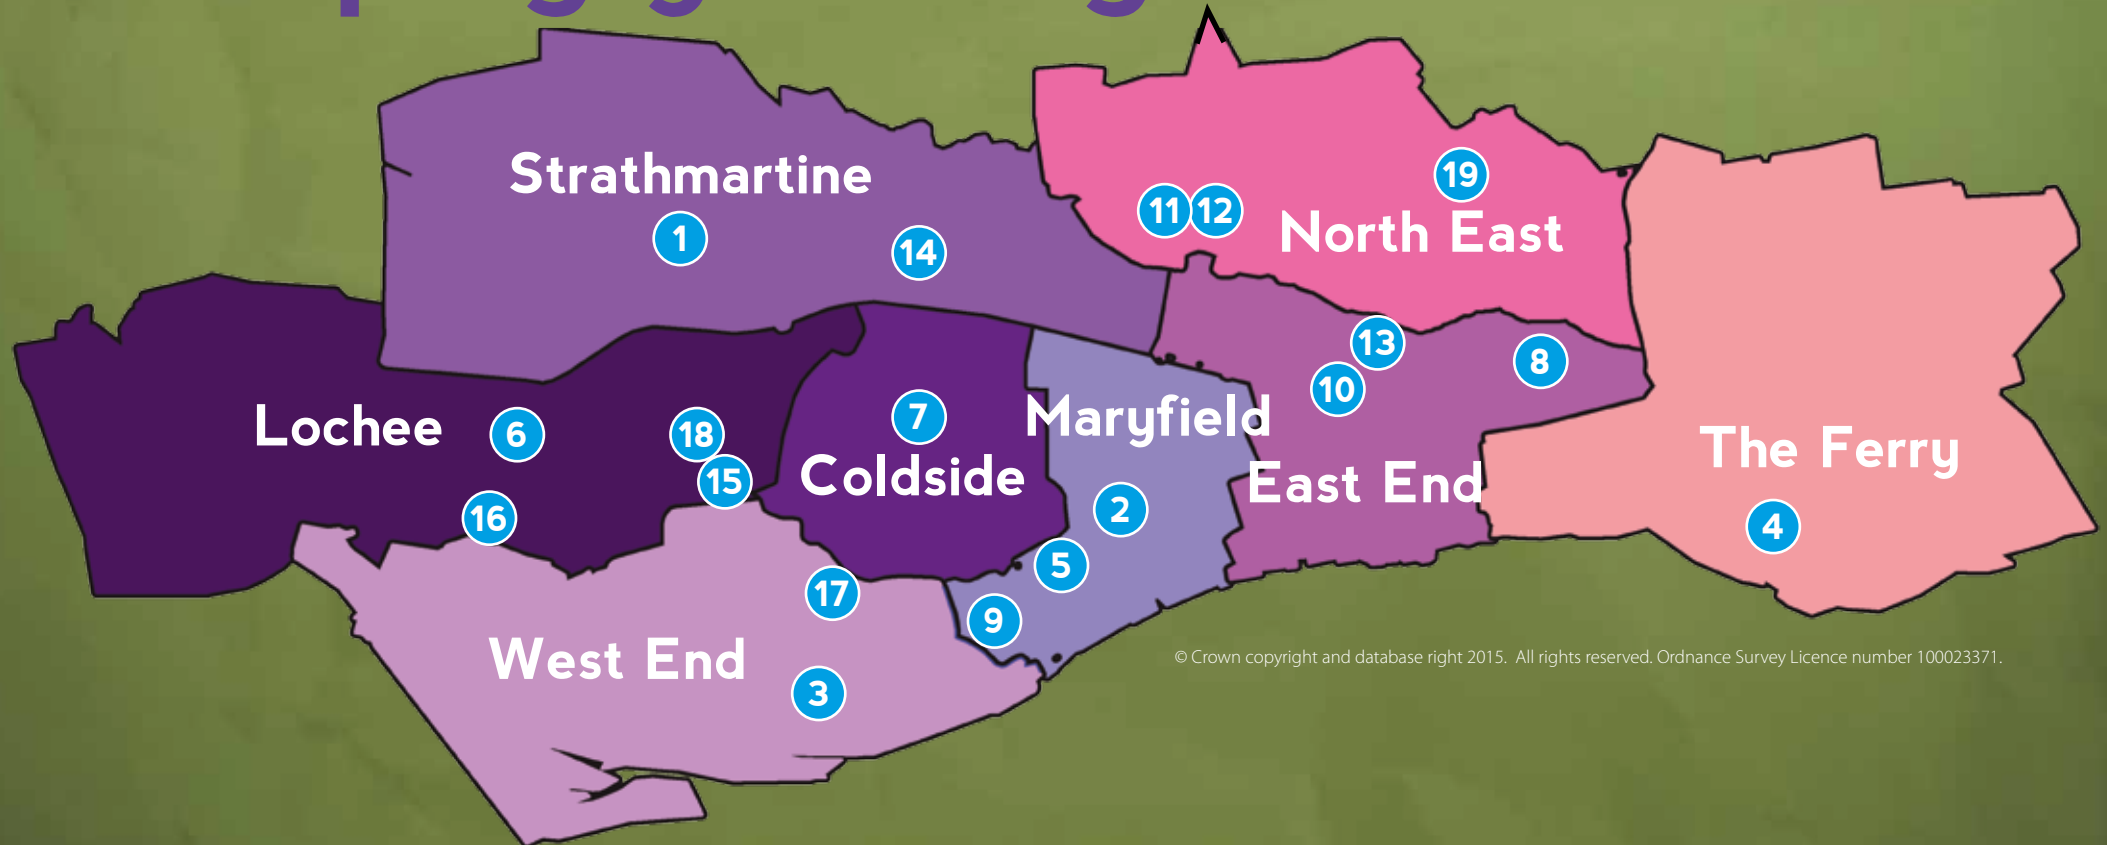

Helping you to get online

© Crown copyright and database right 2015. All rights reserved. Ordnance Survey Licence number 100023371.

1	Ardler Community Centre & Library	11	Finmill Community Centre
2	Arthurstone Community Library	12	Fintry Community Library
3	Blackness Community Library	13	Hub Community Library & Learning Centre
4	Broughty Ferry Community Library	14	Kirkton Community Centre & Library
5	Central Library	15	Lochee Community Library
6	Charleston Community Centre & Library	16	Menzieshill Community Centre and Library
7	Coldside Community Library	17	Mitchell Street Centre
8	Douglas Community Centre & Library	18	West District Housing Office
9	Dundee House	19	Whitfield Library
10	East District Housing Office