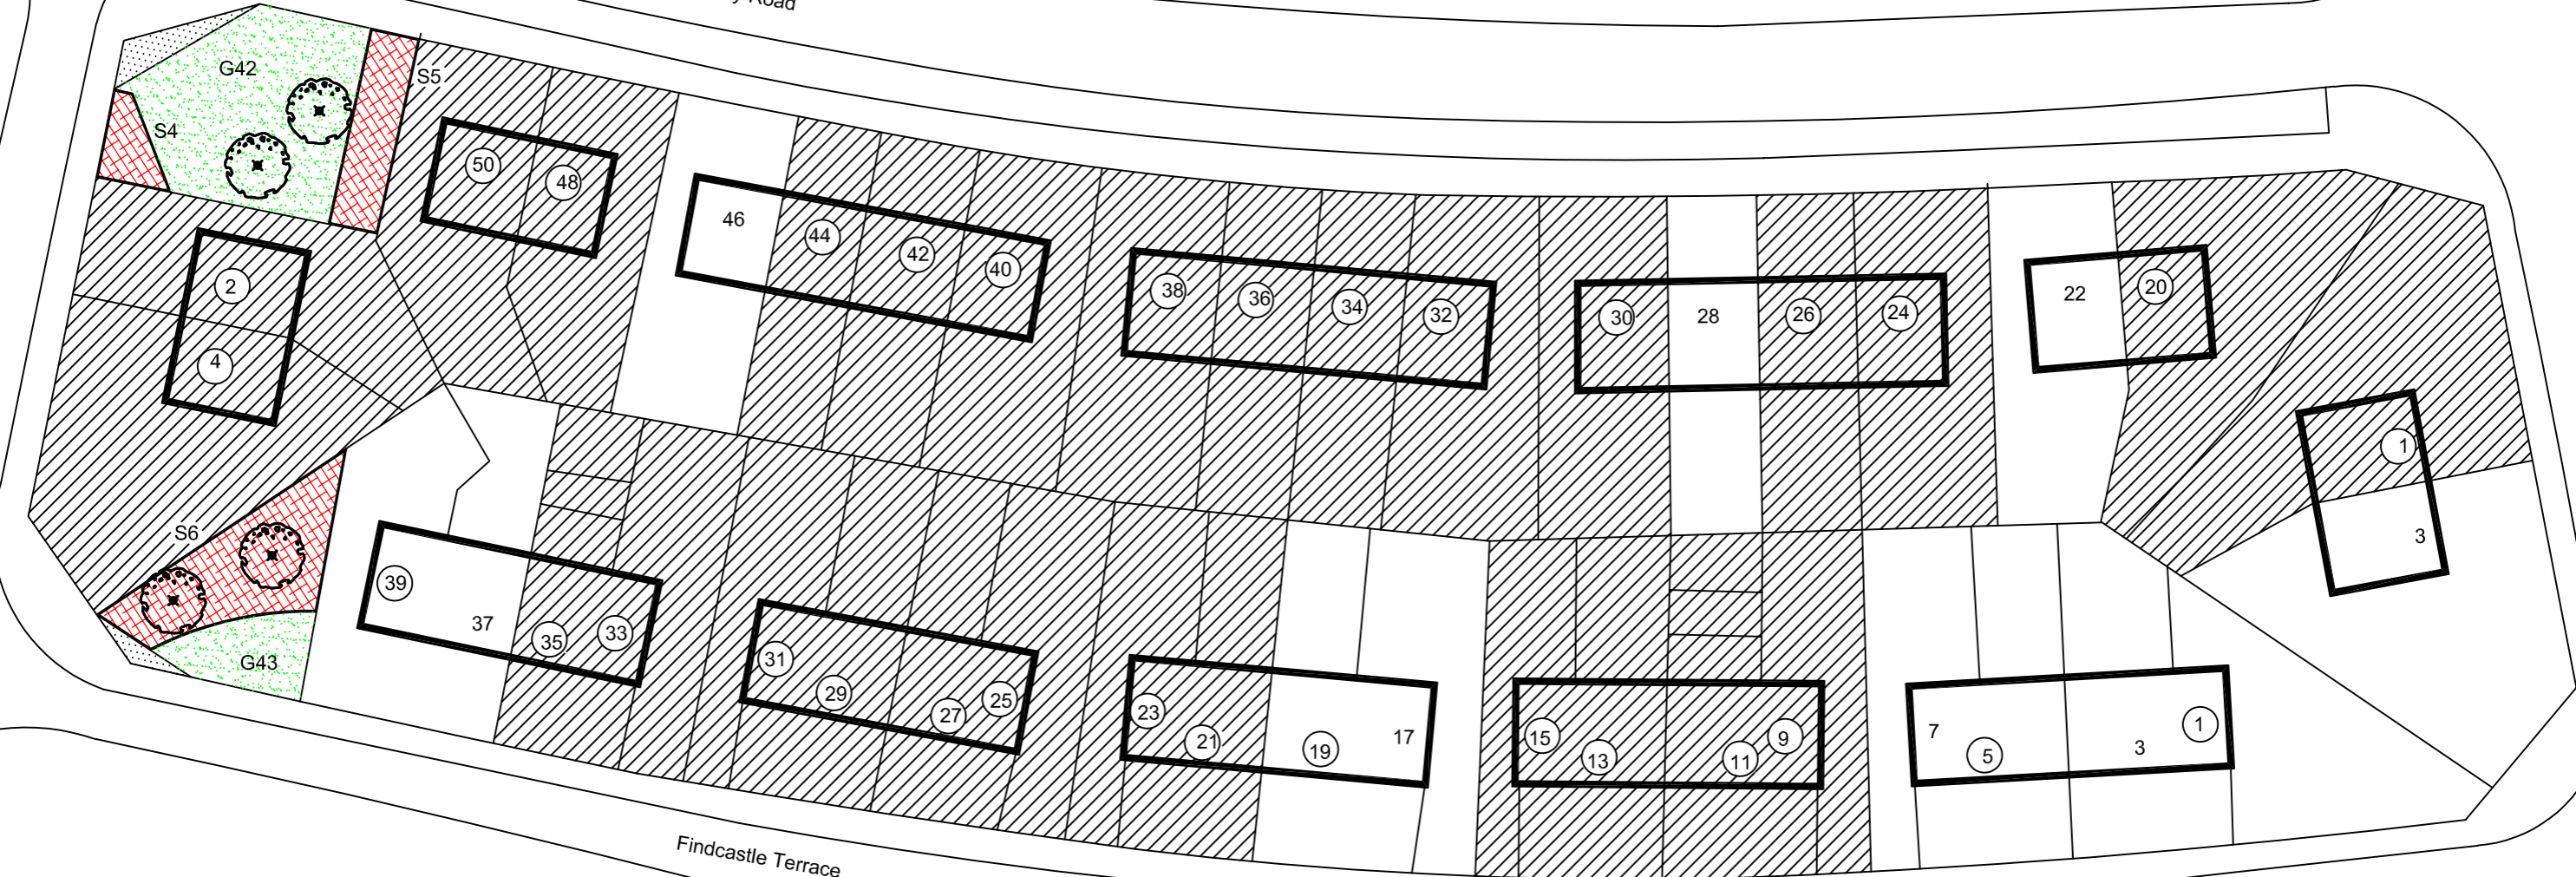

Fintry Road

Findcastle Terrace

Legend

-  Grass
-  Shrubs
-  Woodland
-  Trees (Staked)
-  Trees (Unstaked)
-  Conifers
-  Existing trees
-  Hard Landscape
-  Hedging
-  Houses and land sold

T) Layout updated.  
 S) Redrawn from negative, trees layout amended.

07-08-2018  
 29-03-2016

Copyright © 2018  
 IAS Landscape Management & Design Ltd.  
 All rights reserved.

project title	<b>Open Space Maintenance Abertay Housing Association</b>	job/drawing nr.	<b>13 / 1356 / TA / A - D13h</b>
drawing title	<b>Dundee - Mains of Fintry - Findcastle Terrace, Fintry Road</b>	scale:	1:500 @ A3
drawn:	KM	checked:	
date:	Mar 2016		