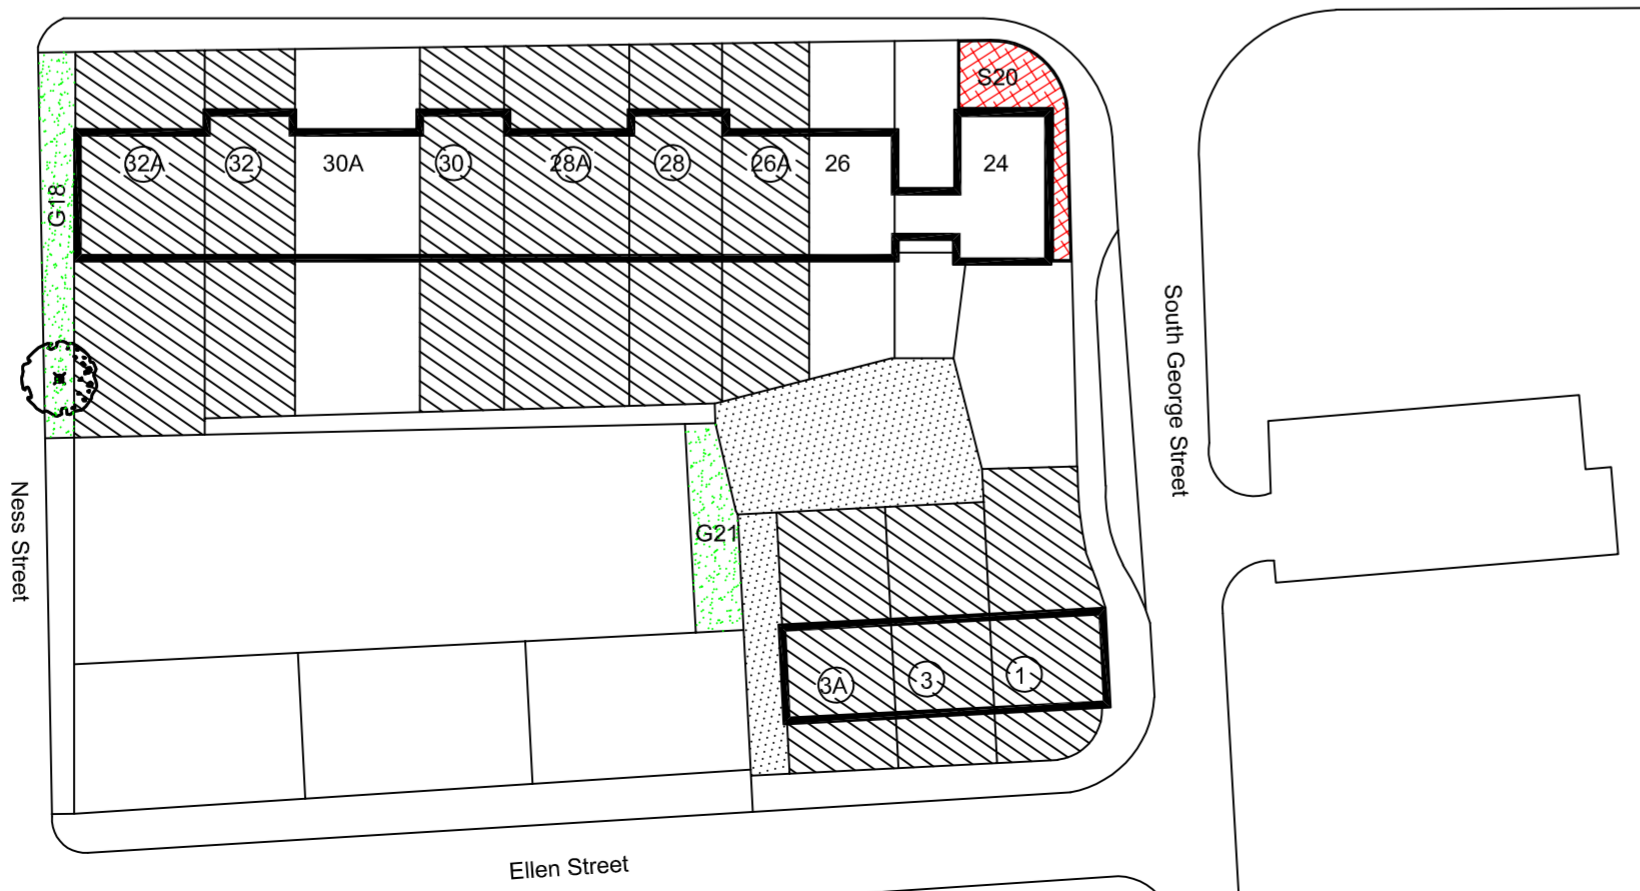

Cotton Road

Legend

-  Grass
-  Shrubs
-  Woodland
-  Trees (Staked)
-  Trees (Unstaked)
-  Conifers
-  Existing trees
-  Hard Landscape
-  Hedging
-  Boundary
-  Houses and land sold

Lamb's Lane

Victoria Road

William Street

Ness Street

South George Street

Ellen Street

Copyright © 2018
IAS Landscape Management & Design Ltd.
All rights reserved.

P) Layout updated.
O) Plan redrawn from negative, S18, G19, trees & hard surface amended.

31-07-2018
13-05-2015

project title	Open Space Maintenance Abertay Housing Association	job/drawing nr.	13 / 1356 / TA / A - D19
drawing title	William Street	scale:	1:500@A2
drawn:	KM	checked:	
date:	May 2015		