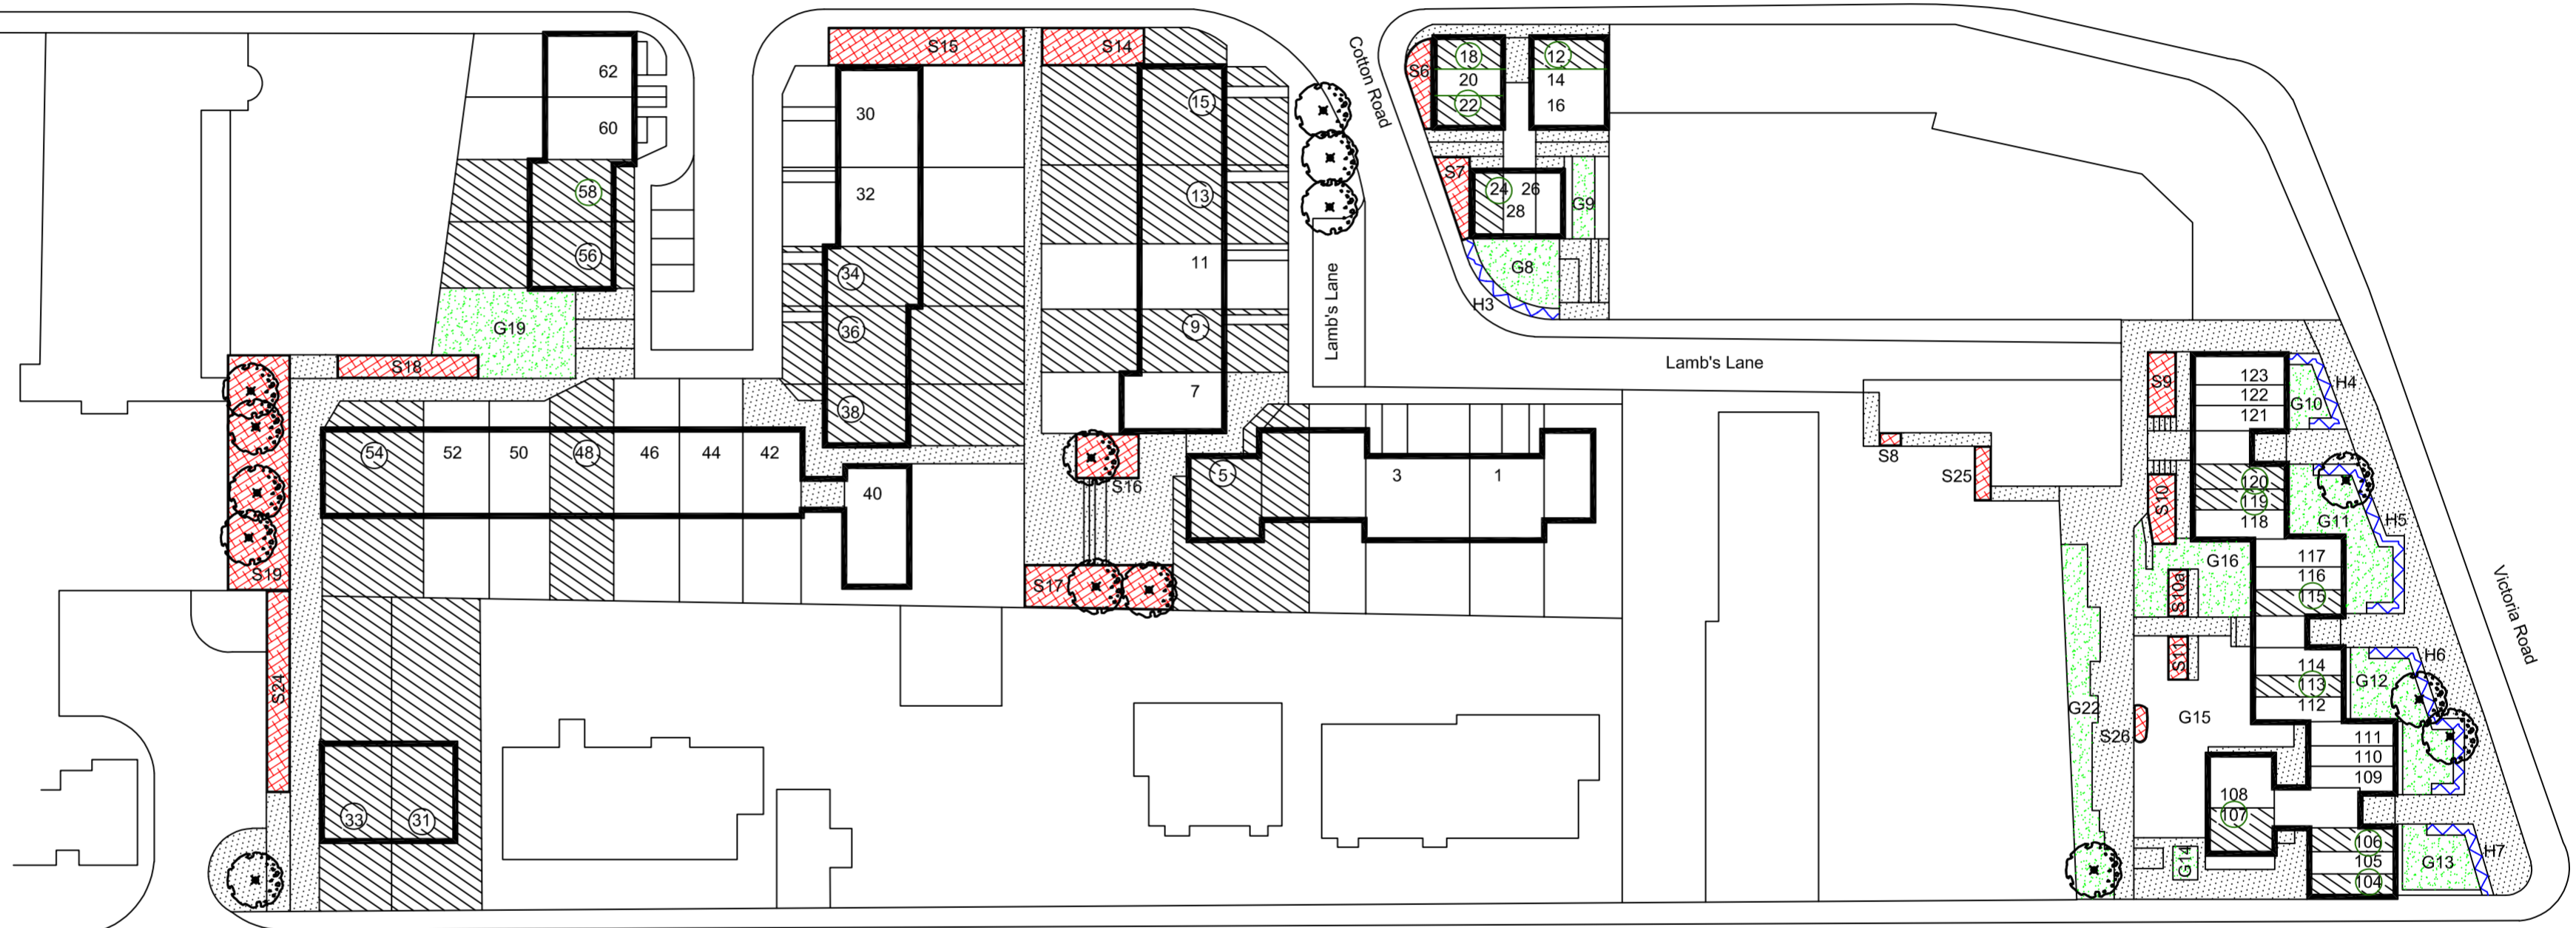

Cotton Road

Legend

-  Grass
-  Shrubs
-  Woodland
-  Trees (Staked)
-  Trees (Unstaked)
-  Conifers
-  Existing trees
-  Hard Landscape
-  Hedging
-  Boundary
-  Houses and land sold

Lamb's Lane

Victoria Road

William Street

Ness Street

South George Street

Ellen Street

Copyright © 2018
IAS Landscape Management & Design Ltd.
All rights reserved.

P) Layout updated.
O) Plan redrawn from negative, S18, G19, trees & hard surface amended.

31-07-2018
13-05-2015

project title	Open Space Maintenance Abertay Housing Association	job/drawing nr.	13 / 1356 / TA / A - D19
drawing title	William Street	scale:	1:500@A2
drawn:	KM	checked:	
date:	May 2015		